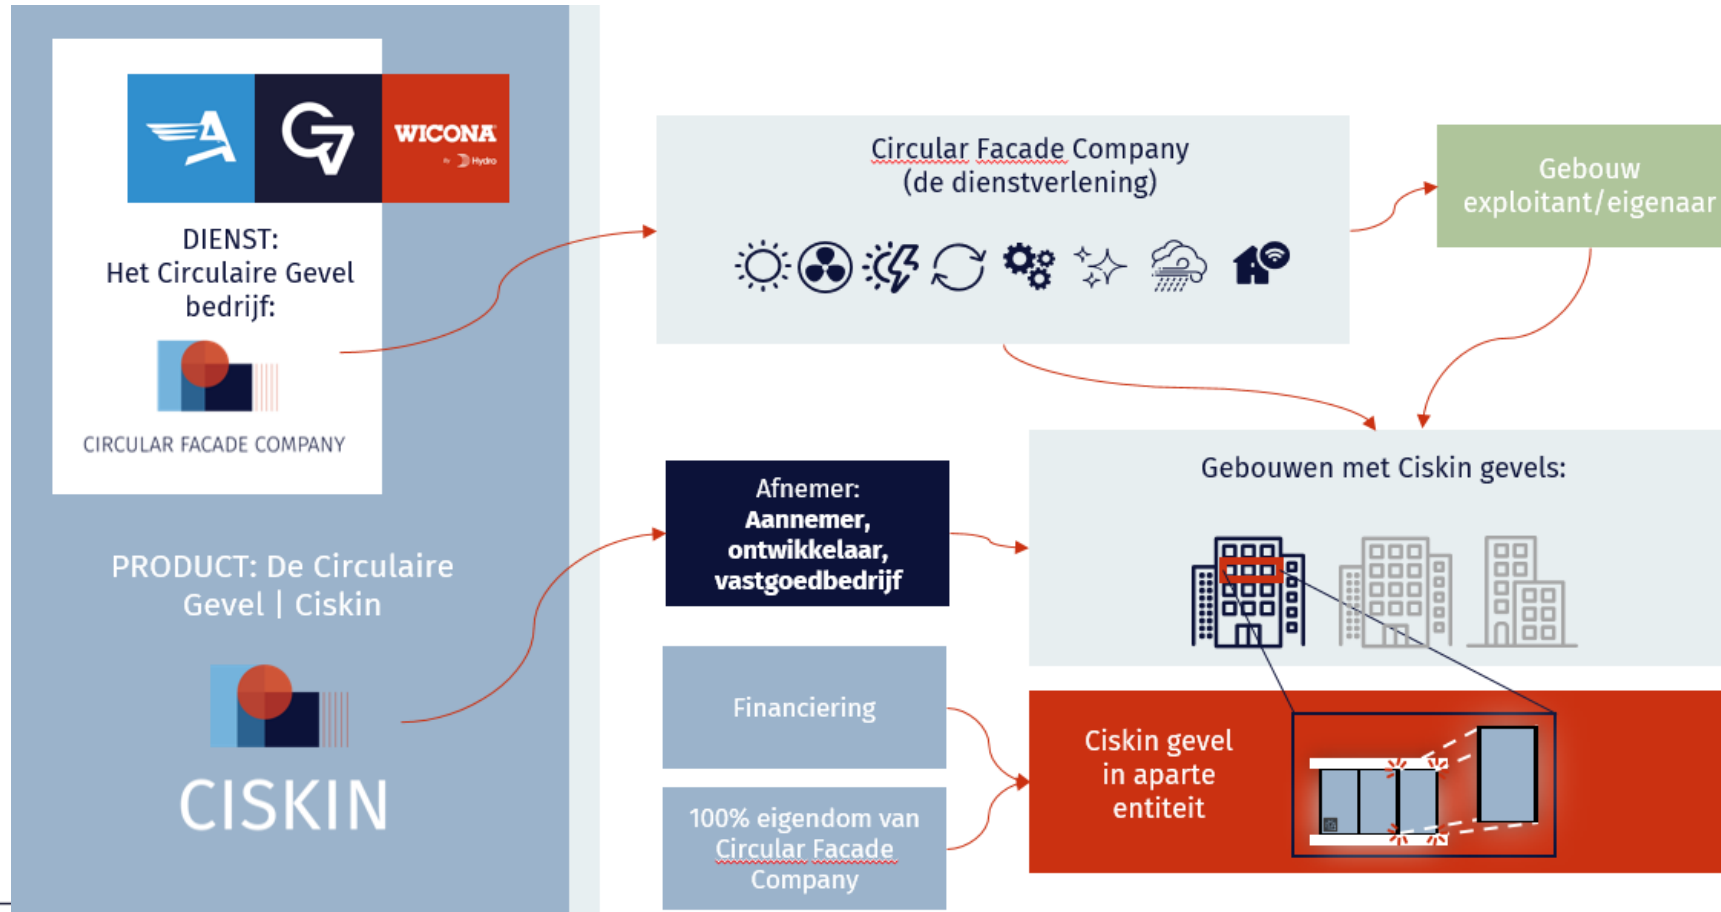

Ciskin - Gevel as a Service

Gevel Service Overeenkomst - verhuur